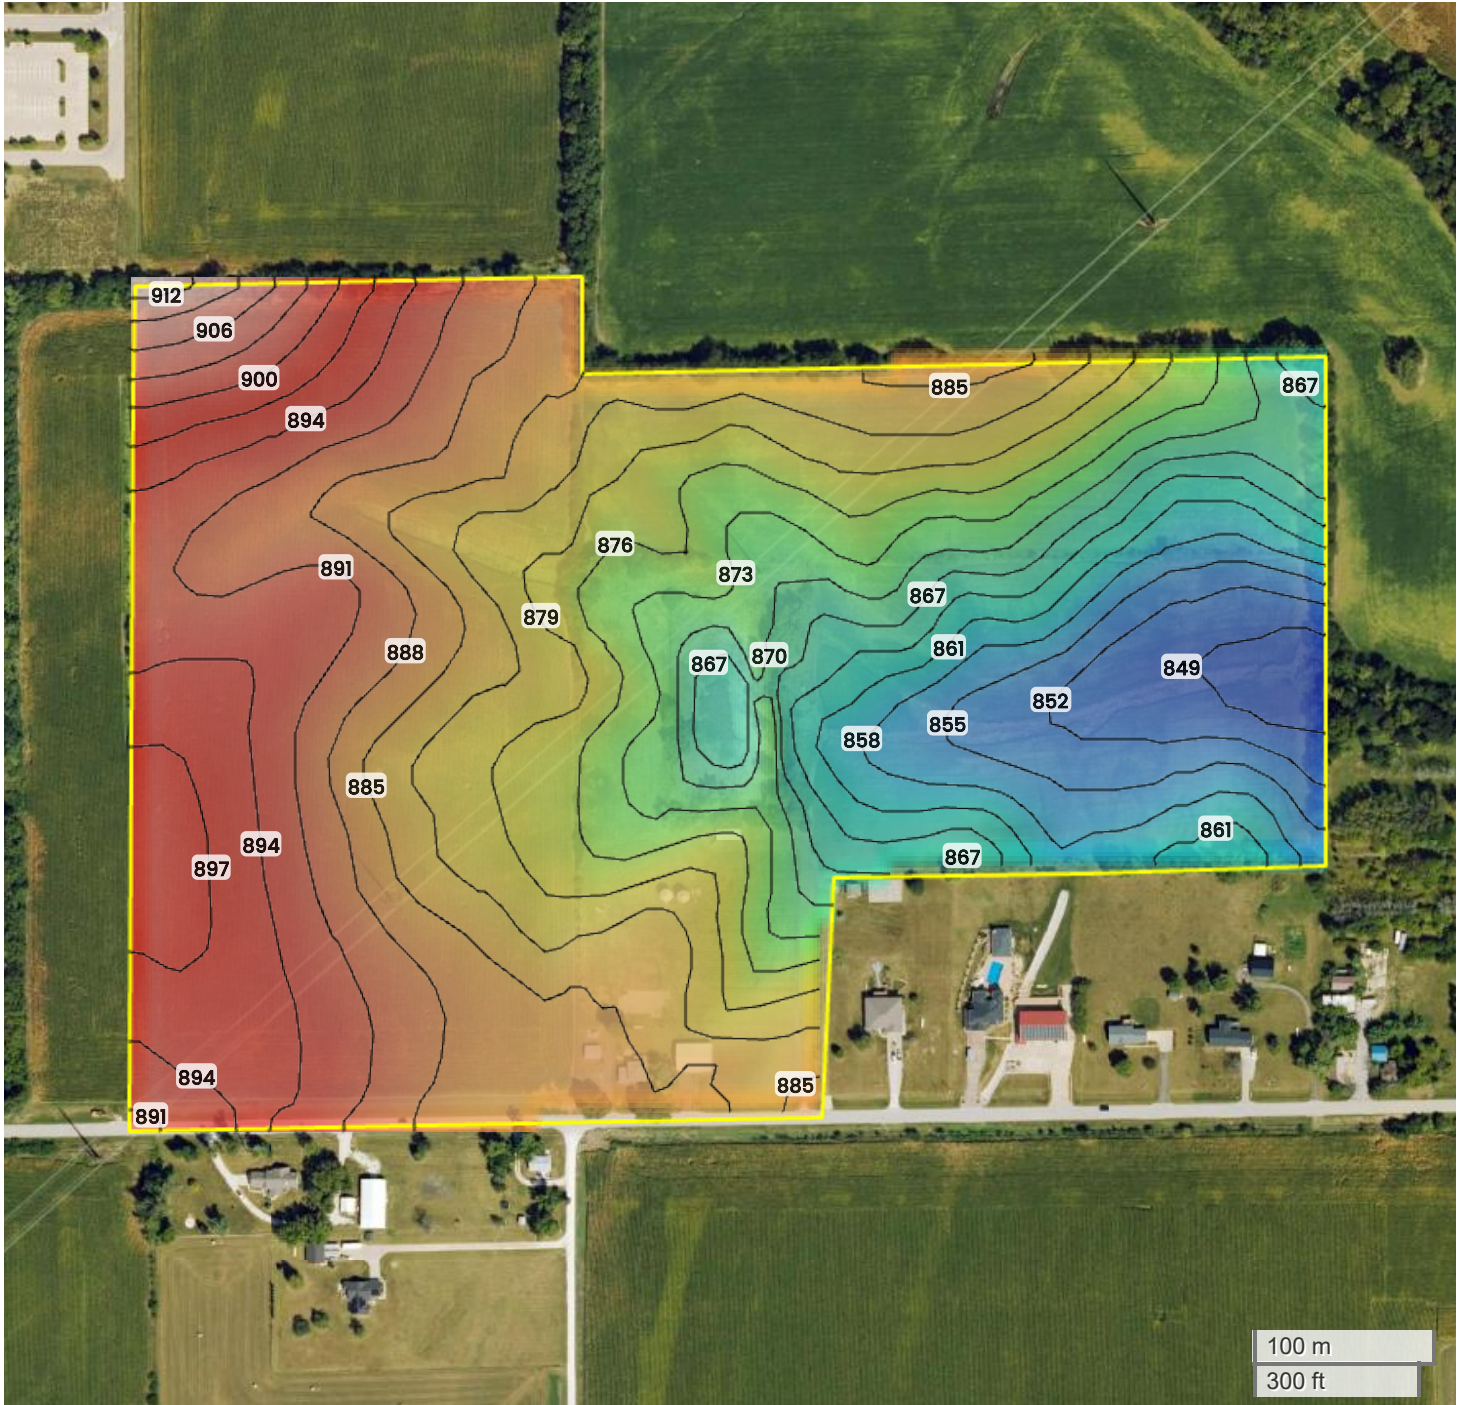

NORTH FARM (60.09 AC TOTAL, 44.75 AC TILLABLE)

# TOPOGRAPHY

849 ft

912 ft

Center: 41.470153, -93.663686

18-77N-24W

Greenfield Township

Warren County, IA

Source: USGS 10m DEM

Interval(ft): 3

Max: 912.0 ft

Min: 849.0 ft

Range: 63.0 ft

Average: 880.5 ft

FarmWorth, LLC makes no warranties, express or implied, regarding the accuracy of any information provided through FarmWorth.com. User is solely responsible for independently verifying all information prior to use and waives any claims against FarmWorth, LLC arising from inaccuracies in such information.